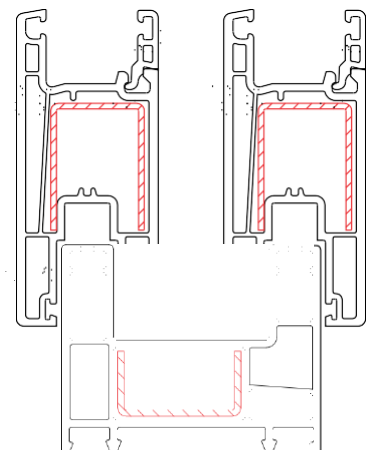

- **Lock**

61 mm sash : Touch Lock & Crescent Lock

85mm Super Sash : Touch Lock & Multi locking system

- Aluminium coping track rail
- Bug Mesh provision not available