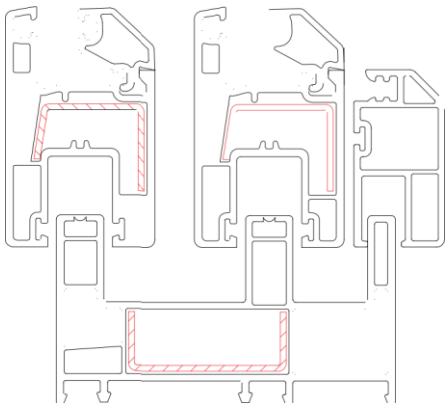

- **Lock**

61 mm sash : Touch Lock & Crescent Lock

85mm Super Sash : Touch Lock & Multi locking system

- Aluminium coping track rail
- Bug Mesh provision not available

SLIDING WINDOWS

Application

Recommended for commercial and budget housing