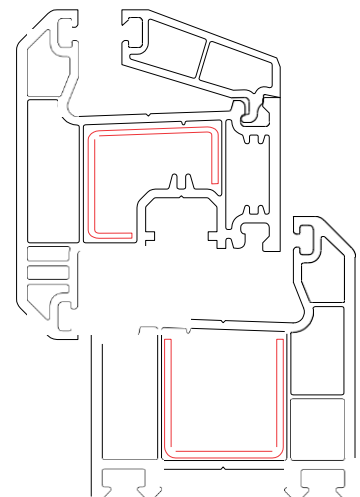

SLIDING DOORS

SERIES 108mm

- Application
- Recommended for commercial, residential apartment and villa with big openings
- Structural design considered for high wind load resistance in high rise buildings
- Minimum Window Seal : 150 mm for 3 Track
180mm for 3track + add on track
- Glass : up to 20mm
- Available colour white, Walnut, Golden Oak, Grey
- Features
Compatible with super sash 85mm.
- Lock : Touch Lock & Multi locking system.
- Aluminium coping track rail.
- Bug Mesh 6l mm & 8Smm screen sash
uPVC mullion for glass as well as bug mesh
- Attachable addon track for mesh shutter
- Multiple options for glass and mesh combinations possible

CASEMENT WINDOWS

SERIES 60_{mm}

- **Application**
 - Recommended for commercial, residential apartment and villa with small width openings
 - Structural design considered for friction as well as 2D hinges
 - Used for Combination louvers and Fix Window frames
 - Minimum Window Seal: 80mm
 - Glass : up to 30 mm
 - Glass with Integrated blinds can be installed in window frame
- Available colour : white, Walnut, Golden Oak, Grey
- **Features**
 - Compatible with Openable sash 75mm
 - Lock : Single or Multi locking system
 - Special Integrated grill and bug Mesh available with 61 mm screen sash