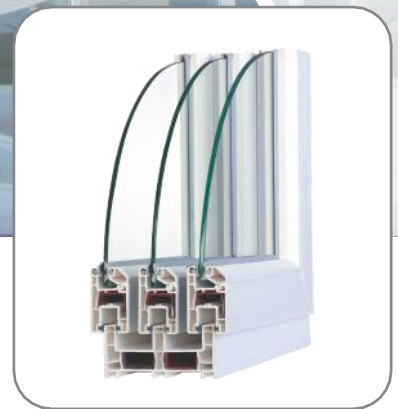

SLIDING WINDOWS

SERIES 108mm