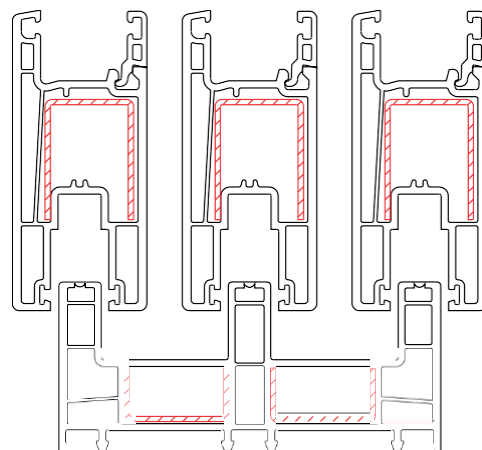

SLIDING WINDOWS

SERIES 108mm

- **Application**
- Recommended for commercial ,residential apartment and villa.
- Structural design considered for high wind load resistance in highrise buildings.
- Minimum Window Seal : 150 mm
- Glass : upto 20mm
- Available colour : white, Walnut, Golden Oak, Grey
- **Features**
Compatible with Sash 61 mm and super sash 85mm
- **Lock:**
61 mm sash: Touch Lock & Crescent Lock
85mm super sash: Touch Lock & Multi locking system
- Aluminium coping track rail
- Bug Mesh available with 61 mm & 85mm screen sash
- uPVC mullion for glass as well as bug mesh available

CASEMENT WINDOWS

SERIES 60_{mm}

- **Application**
 - Recommended for commercial, residential apartment and villa with small width openings
 - Structural design considered for friction as well as 2D hinges
 - Used for Combination louvers and Fix Window frames
 - Minimum Window Seal: 80mm
 - Glass : up to 30 mm
 - Glass with Integrated blinds can be installed in window frame
- Available colour : white, Walnut, Golden Oak, Grey
- **Features**
 - Compatible with Openable sash 75mm
 - Lock : Single or Multi locking system
 - Special Integrated grill and bug Mesh available with 61 mm screen sash