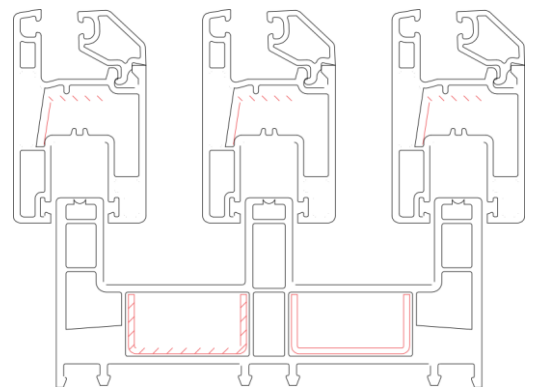

- **Application**
- Recommended for commercial ,residential apartment and villa.
- Structural design considered for high wind load resistance in highrise buildings.
- Minimum Window Seal : 150 mm
- Glass : upto 20mm
- Available colour : white, Walnut, Golden Oak, Grey
- **Features**
  Compatible with Sash 61 mm and super sash 85mm
- **Lock:**
  61 mm sash: Touch Lock & Crescent Lock
  85mm super sash: Touch Lock & Multi locking system
- Aluminium coping track rail
- Bug Mesh available with 61 mm & 85mm screen sash
- uPVC mullion for glass as well as bug mesh available